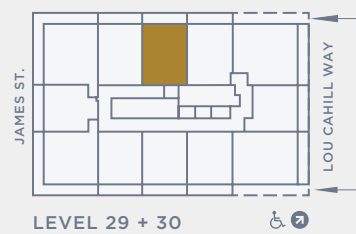

# REGATTA

542 SQ.FT. | 100 SQ.FT. BALCONY  
1 BED + DEN - 1 BATH

LEVELS 9 - 28

LEVEL 29 + 30

EXTENT OF BALCONY  
(LEVEL 29)