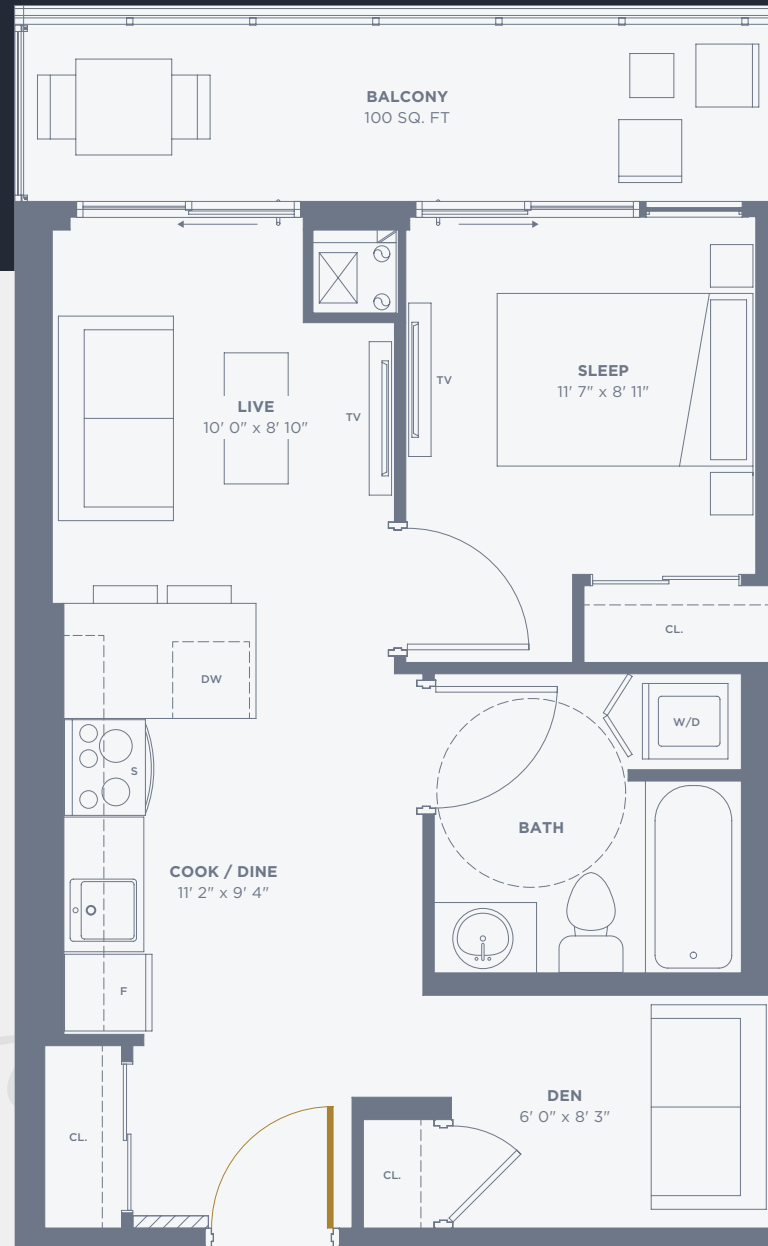

# REGATTA

542 SQ.FT. | 100 SQ.FT. BALCONY  
1 BED + DEN - 1 BATH

LEVELS 9 - 28

LEVEL 29 + 30

EXTENT OF BALCONY  
(LEVEL 29)